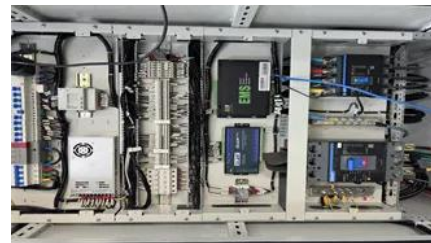

Ninja Transfers, an industry leader in custom direct-to-film (DTF) transfers for apparel, has unveiled a number of new delivery options.

Industries - NWI Forum

Northwest Indiana is located on the main telecommunication networks between New York and Chicago and is within a short radius of 350 E. Cermak, allowing low round-trip latency. Developers plan to