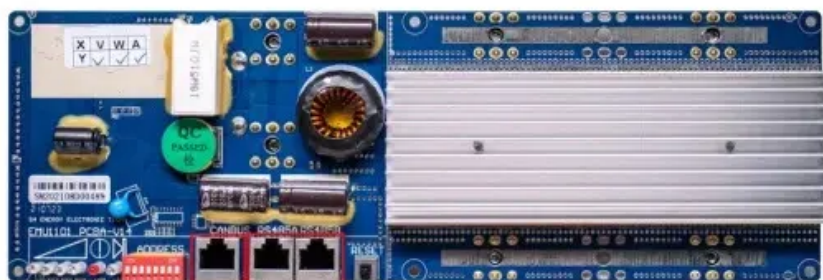

Outdoor inverter large capacity 72v

RS485
Communication between battery and inverters
Baud rate:9600bps

RS485 Interface
Communication between parallel packs or BMS and PC
Baud rate:9600bps

Outdoor inverter large capacity 72v

[72V input inverter, 360VA industrial grade pure sine](#)

Thermostatically controlled fan comes on only when needed.

Outside Magazine

We break down exactly how much you should- and shouldn't-invest in your saltwater fishing kit. Keeping an eye on this will help you maximize your performance when training outdoors.