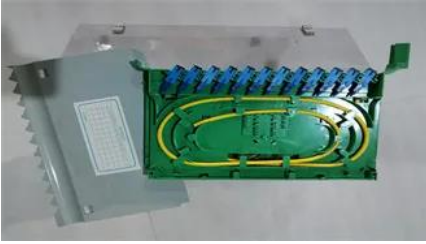

Outdoors at Lowes

The EGO POWER+ 21" Select Cut Self-Propelled Mower delivers up to 7.0 ft-lbs of torque for performance that exceeds the power of gas. Its Select Cut(TM) Multi-Blade Cutting System is equipped