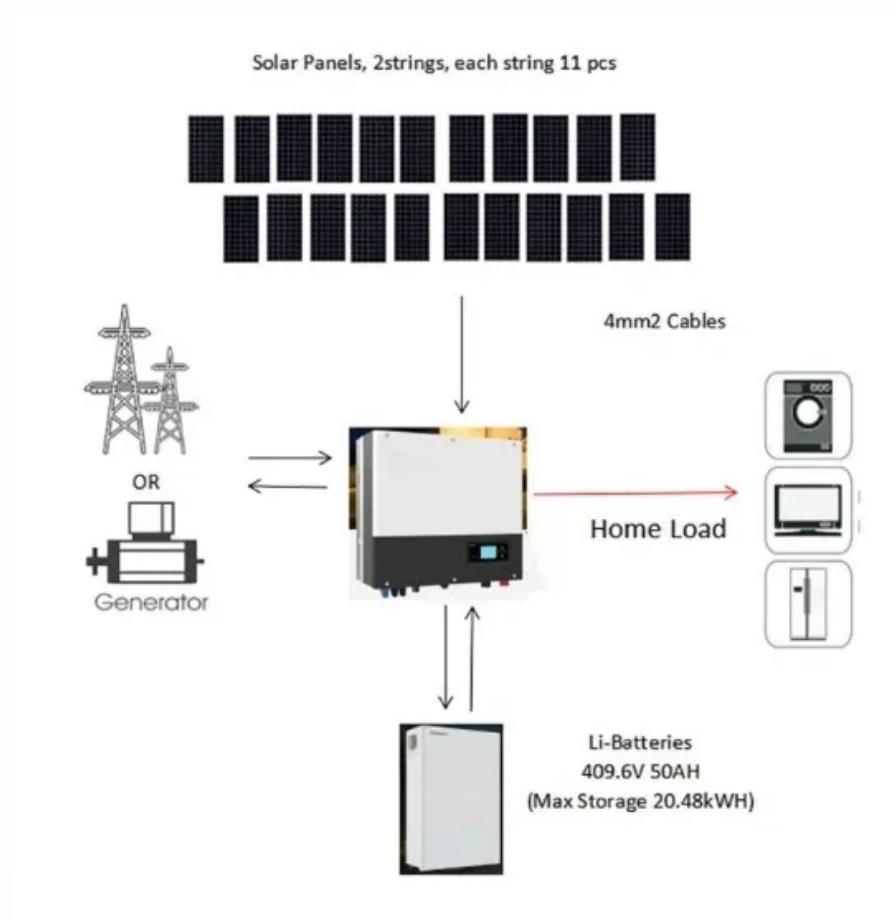

## Overview

---

to view the equipment rates and availability in your area. Powered by Lithium Iron Phosphate (LiFePO<sub>4</sub>) batteries, this 250kW / 575kWh Battery Energy Storage System (BESS) is ready to supply reliable power in challenging situations both off and on grid.