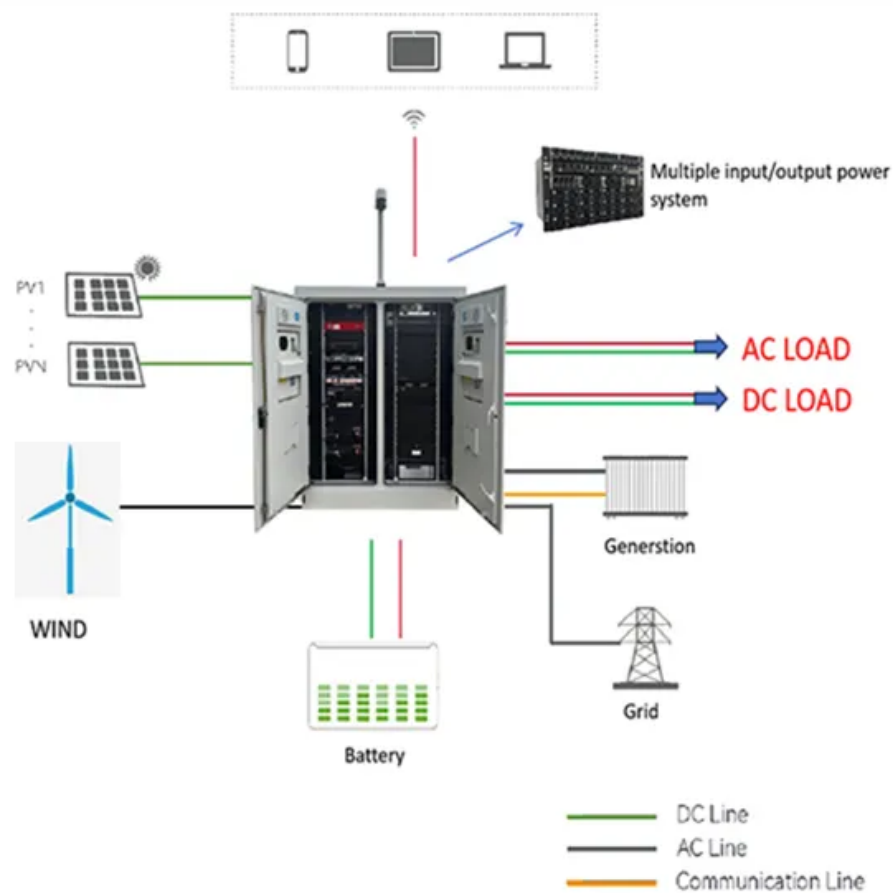

Relationship between photovoltaic panels and longitude and latitude

Relationship between photovoltaic panels and longitude and latitude

Latitude's Impact: Solar Energy Dynamics Unveiled

The efficiency of solar panels is influenced by latitude, with higher latitudes resulting in lower solar output and reduced performance. Understanding the relationship between latitude and