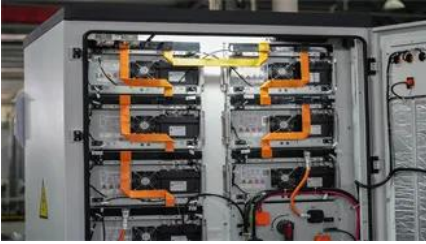

changes the face of power access. Discover the benefits of solar containers, real-life applications, and solutions for off-grid power.

Quarterstaff

Dungeons and Dragons (D&D) Fifth Edition (5e) Equipment, Gear, & Items - Quarterstaff - Proficiency with a Quarterstaff allows you to add your proficien

Flame Tongue Quarterstaff

Dungeons and Dragons (D&D) Fifth Edition (5e) Magic Item - Flame Tongue Quarterstaff - While holding this magic weapon, you can take a Bonus Action and

Resort uses 60kWh foldable shipping container

Ever wondered how a shipping container can power an entire event or even a remote community? The answer lies in the revolutionary world of mobile folding solar panel containers.

How to change the order of DataFrame columns?

`df['mean'] = df.mean(1)` How can I move the column mean to the front, i.e. set it as first column leaving the order of the other columns untouched?

Docker Desktop