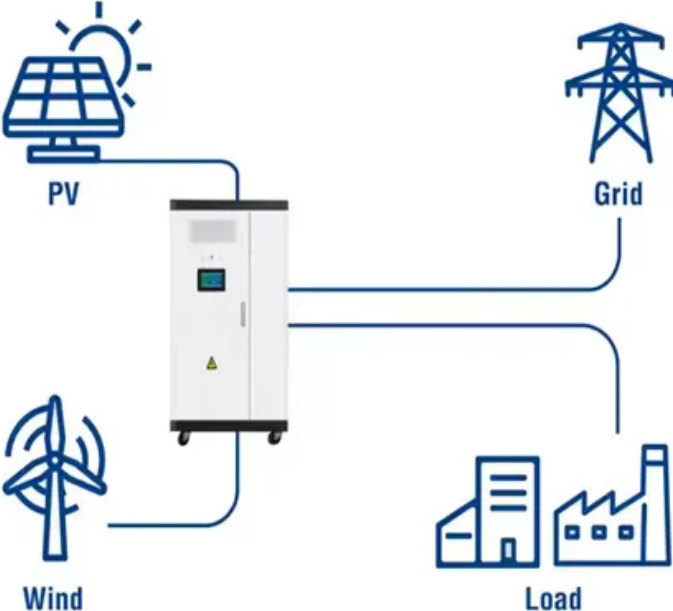

Resort uses Rwandan foldable container expandable

Utility-Scale ESS solutions