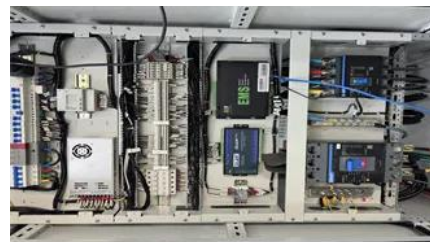

[INVEST IN SOLAR AND BATTERY FOR A GAS STATION IN KIGALI](#)

AZE's lithium battery energy storage system (BESS) is a complete system design with features like high energy density, battery management, multi-level safety protection, an outdoor cabinet with a modular