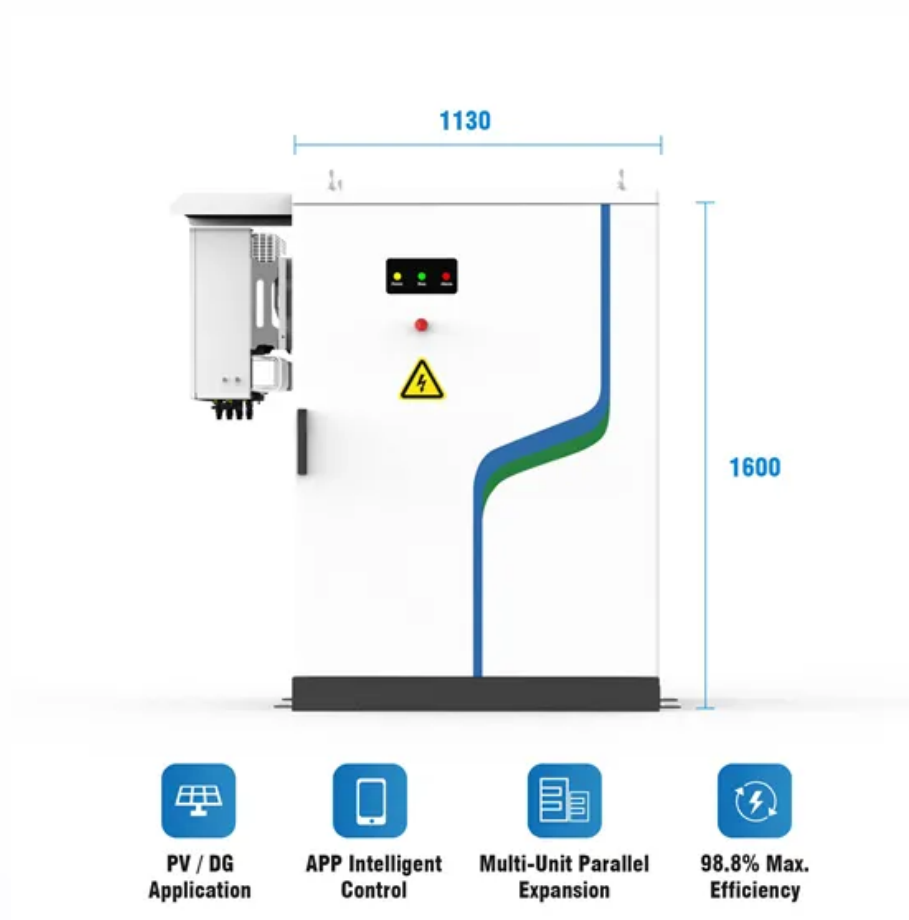

# Rwanda solar energy storage fire protection system

## Overview

---

The energy storage system uses simplified integration technology, installing PACK, distribution busbars, liquid cooling units, temperature control systems, and fire protection systems within a standard 20-foot container (2438mm-2896mm-6058mm), arranged in three.