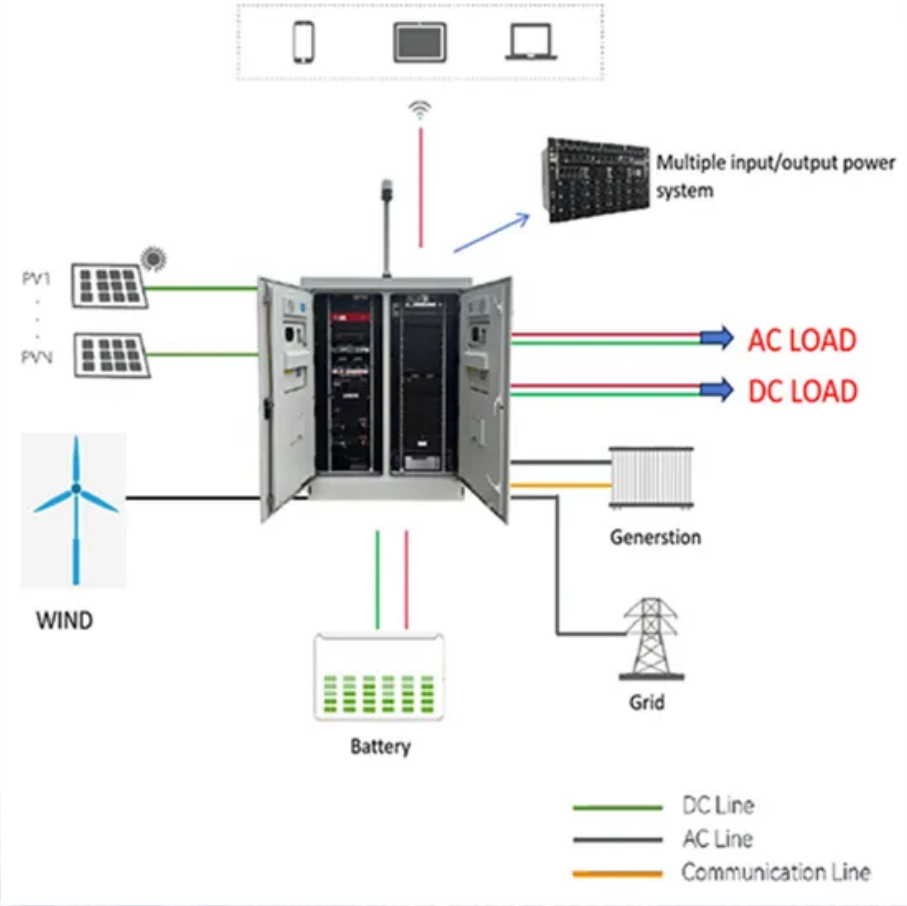

Samoa solar container communication station Energy Management System Energy Storage

Overview

Get technical specifications, product datasheets, and installation guides for our solar and storage solutions, including PV systems, container power stations, energy storage cells, battery cabinets, ODN products, PV carports, commercial lithium storage, and.

Battery energy storage systems support Samoa's

Tesla battery energy storage system (BESS) specialists are on the ground assisting Samoa's Electric Power Corporation (EPC) engineers to

[Welcome to Samoa , Pacific Island Holiday , Official Guide](#)

[Flywheel energy storage power supply for Samoa solar container](#)

Our flywheel energy storage containers are a modular solution, which can be modified and customized according to specific application scenario, required power or storage capacity.