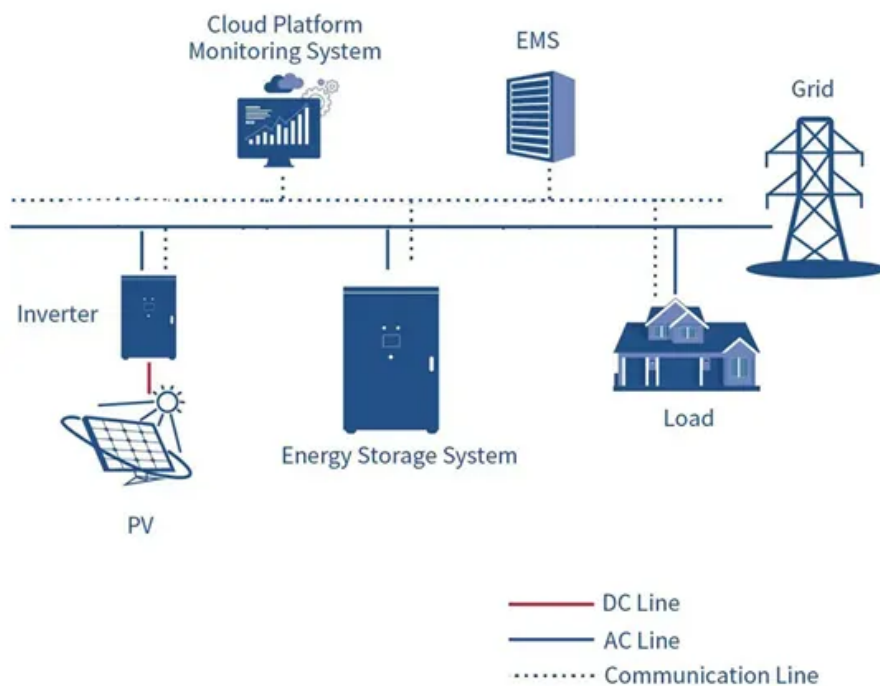

Schematic diagram of the diagonal support of photovoltaic bracket

Schematic diagram of the diagonal support of photovoltaic bracket

[.Schematic to Java \[Structure Generation\] \[For Modders\] \[Minecraft\]](#)

they can import any .schematic file and it will convert to java code used for structure generation. Modders no longer need to work endless hours to code a simple little house.

Cozy Island House

? DOWNLOAD (Free - World/Schematic) A cozy house on an island, fully furnished, highly detailed, built in Creative Mode for java version 1.21.4 and h

A Cozy Minecraft Farmhouse

The download also includes a schematic file (paste it with the "//paste -e" command so you get all the entities) and a litematic file if you use Litematica mod.

[Solar Panel Structure Design Details , PDF , Equipment](#)