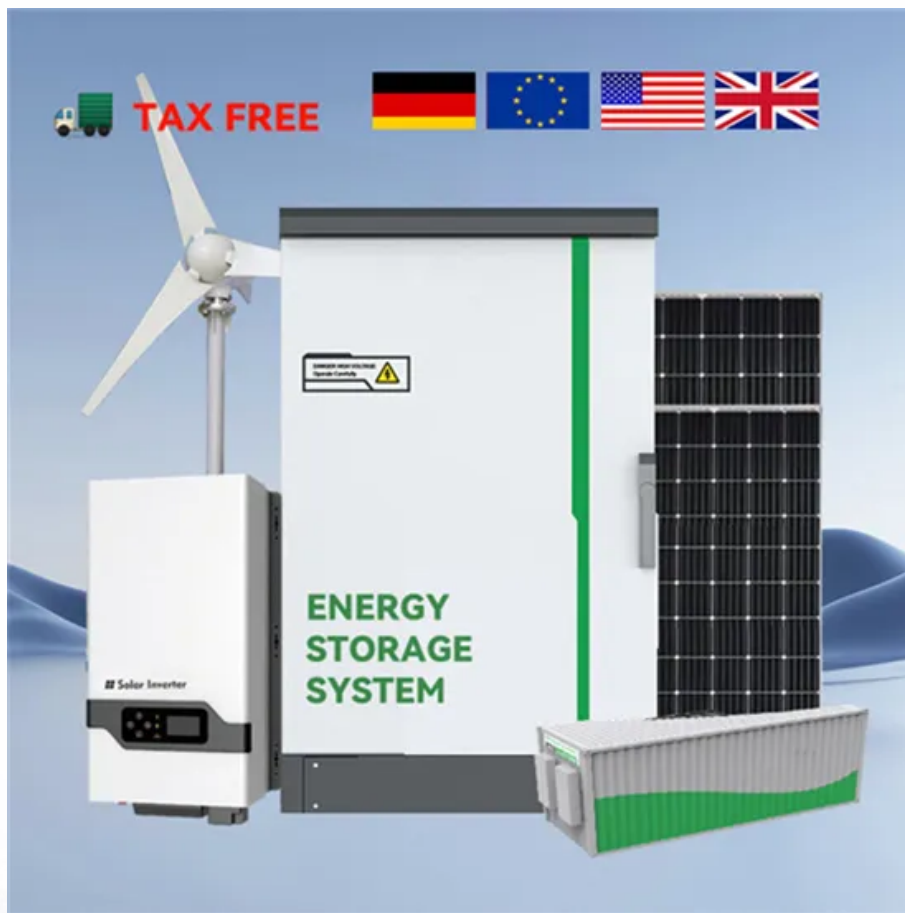

# Singapore solar container communication station lithium ion battery equipment price

## Overview

---

System Installed (2024): 600 kW rooftop solar PV array + 600 kWh / 300 kW containerized lithium-ion battery system. Capital Outlay: Approximately S\$1. Incentives Utilized: Investment Allowance (IA) Scheme, reducing the effective project cost by nearly 40% when considering.

## Singapore solar container communication station lithium ion battery