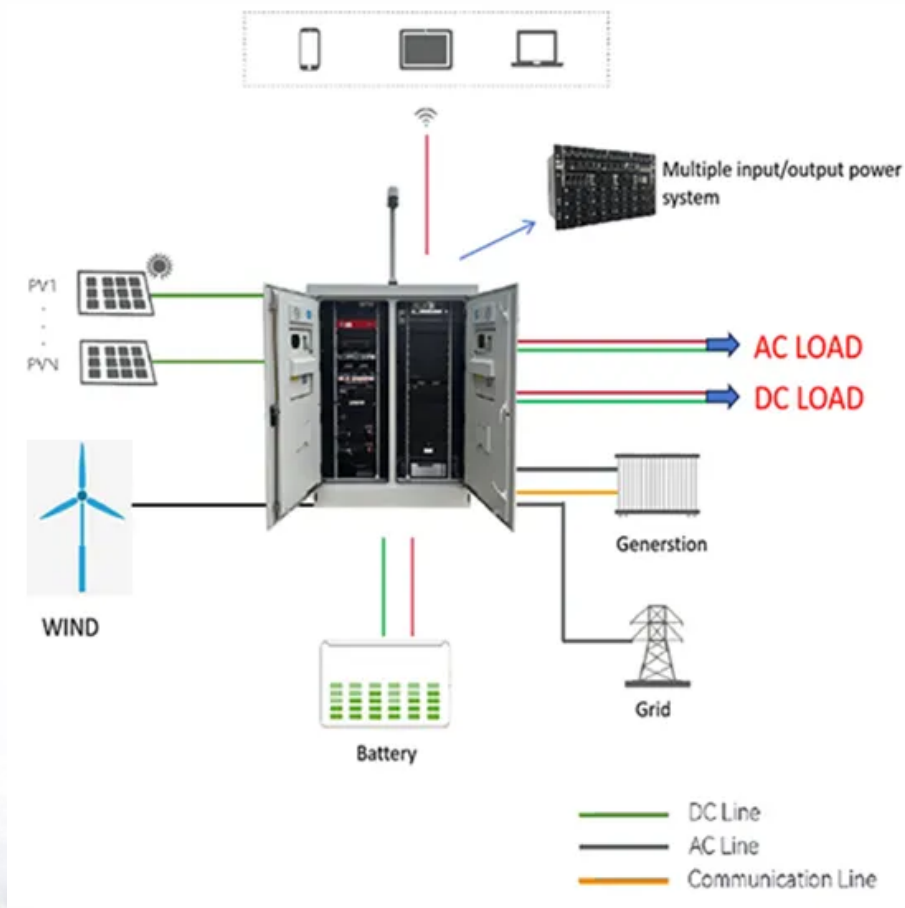

Somalia solar container communication station inverter grid-connected lightning protection

Somalia solar container communication station inverter grid-connected

[Solar Container Communication Station Inverter Grid Connected](#)

Wind power wireless solar container communication station inverter grid connection
This paper presents a grid-forming (GFM) voltage-source inverter (VSI) with direct current regulation for a hybrid wind

The integrated containerized photovoltaic inverter station centralizes the key equipment required for grid-connected solar power systems -- including AC/DC distribution, inverters, monitoring,

[Solar container communication station inverter grid-connected](#)

SOMALIA COMMUNICATION

It features a robust energy storage capacity of up to 40KWh, ensuring uninterrupted power supply even during grid outages. The system supports multiple energy inputs, including

Somalia