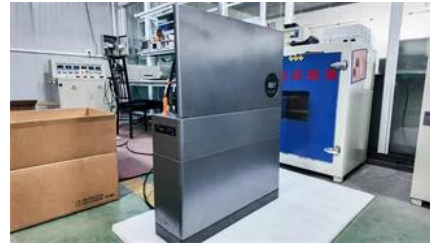

Mucus in stool: A concern?

Larger amounts of mucus in stool, associated with diarrhea, may be caused by certain intestinal infections. Bloody mucus in stool or mucus along with belly pain may signal a more serious