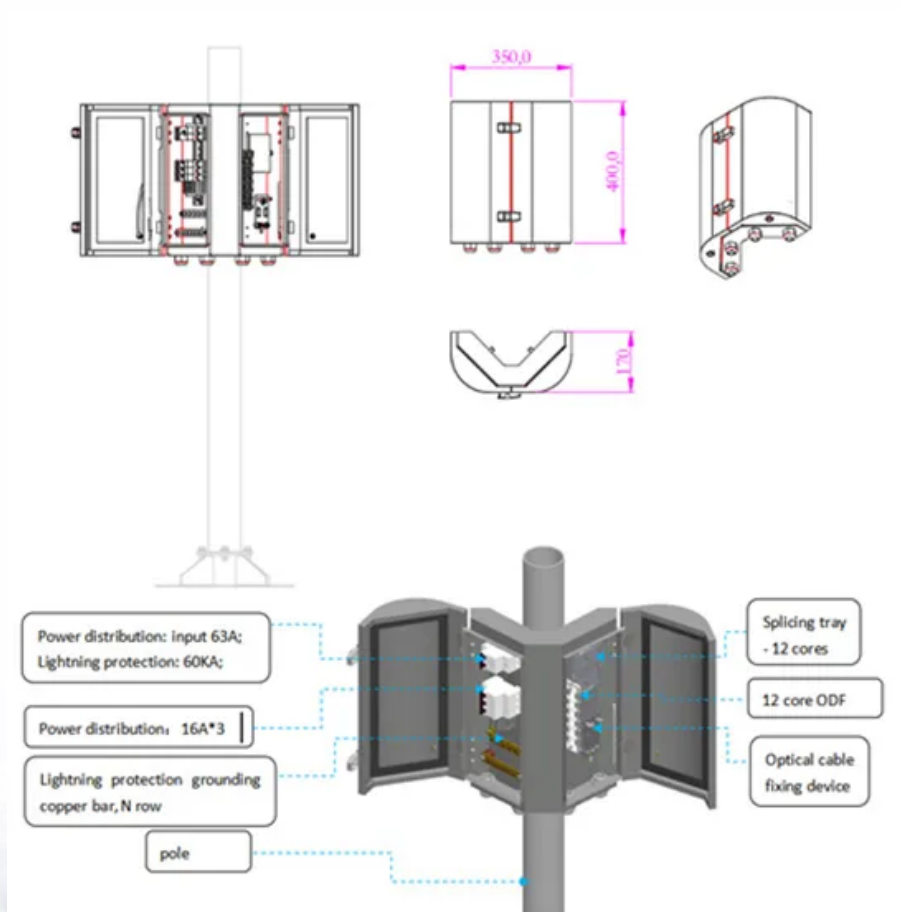

The latest installation specifications for communication tower base stations

Overview

48-2023 establishes minimum criteria for safe work practices and training for personnel performing work on communication structures including antenna and antenna supporting structures, broadcast, and other similar structures supporting communication related equipment. le Base Station: A wireless communications station installed at a f ce Distance: The minimum distance from the antenna to the poi tic Field (EMF): A physical entity carrying or sto cy The number of times per second at which an nes the wave's properties and usage. Frequencies are measured in hertz. Outdoor base stations integrate all essential systems into a single Integrated Cabinet, designed to endure harsh conditions like direct sunlight, rain, and extreme temperatures. These units protect the equipment while ensuring efficient functionality. The content of any electronic and/or print versions of the present document shall not be modified without the prior written authorization of ETSI. These societal changes, in tur are driving the evolution of the telecommunications industry. AXE-400 and the RCOM program provides and enhances a variety of fixed-position, portable, and transportable emergency communications systems tha support crisis.

The latest installation specifications for communication tower base

NBC News

Go to NBCNews for breaking news, videos, and the latest top stories in world news, business, politics, health and pop culture.

Communications Design & Construction Standards

COMMUNICATIONS CABLES SHALL NOT BE INSTALLED IN A PULLBOX OR MANHOLE WHICH CONTAINS ENERGIZED CIRCUITS. THE FOLLOWING ARE GENERAL GUIDELINES FOR THE

TS 138 104