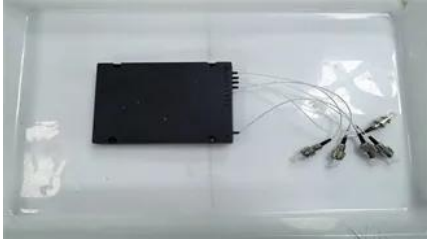

The solar inverter power supply lights up yellow

The solar inverter power supply lights up yellow

SolarEdge Error Codes & Fault Codes: Troubleshooting

In this guide, we'll explain the most common SolarEdge error codes, what a blinking green light really indicates, when to try a reset, and when to