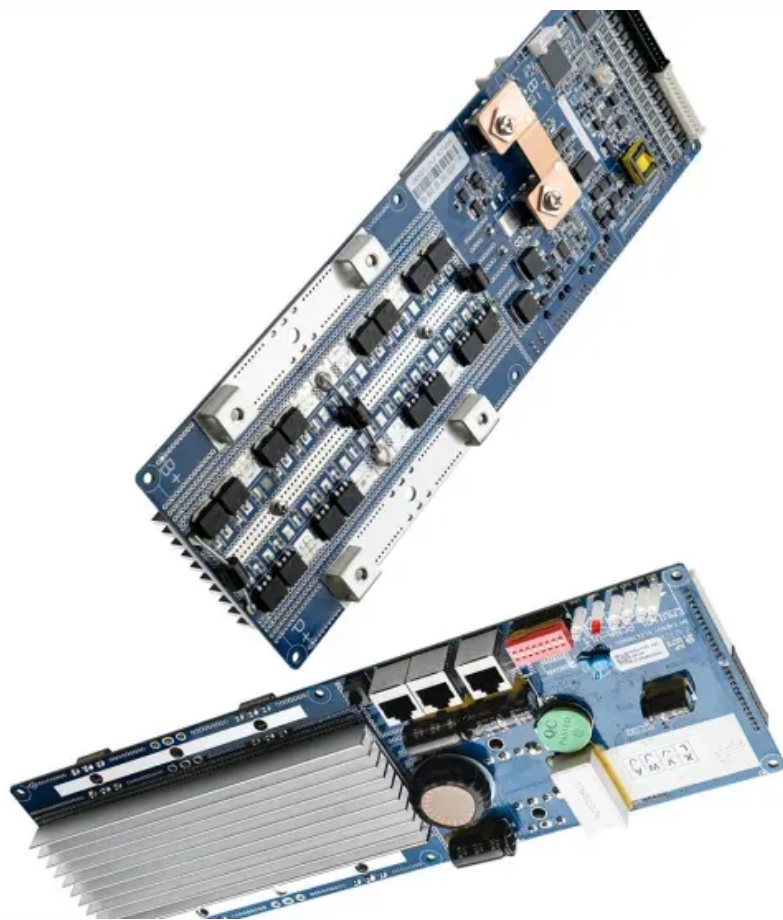

## Overview

---

While premium European models can function reliably for up to 20 years with proper maintenance, environmental factors and usage patterns significantly impact longevity. Temperature fluctuations, installation quality, and power load management directly affect inverter performance. The inverter lifespan is determined by the components with the shortest lifespan, usually IGBTs, capacitors, inductors, etc., which generally have a lifespan of no more than 10 years. Electrolytic capacitors have electrolyte in them, which will evaporate and dry out over time, leading to an increase in the equivalent series impedance of the electrolytic capacitor. The UK homeowner's guide to solar inverters: what they do, how long they last, the real failure modes, what a replacement typically involves, and how to avoid quote traps around inverter sizing, export limits, and 'battery-ready' claims. Solar panels get all the attention. The inverter quietly does. S5-GR3P (3-20)K three-phase series string inverter are reliable preferred equipment for residential, small industrial and commercial pv stations. Adopt two MPPT access, more flexible and efficient. S5-GR3P (3-20)K. Unlock the full potential of your solar energy system with European Network Services' specialised MASTERVOLT CS20 TL, 20 kW Solar Inverter Repair Service. provides solar panel recycling services designed for full-system recovery, helping homeowners and developers dispose of old solar.