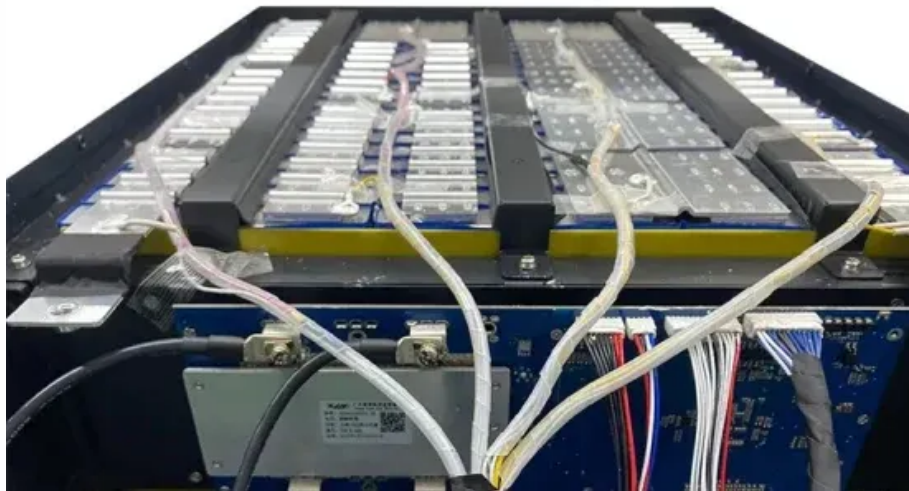

Usage current of energy storage cabinet battery

GRADE A BATTERY

LiFePO₄ battery will not burn when overcharged, over discharged, overcurrent or short circuit and can withstand high temperatures without decomposition.

Usage current of energy storage cabinet battery

SmartGen HBMS100 Energy storage Battery cabinet

HBMS100 Energy storage Battery cabinet is a battery management system with cell series topology, which can realize the protection of over charge/discharge for

[Understanding Household Energy Storage Cabinet Power:](#)

Key

Most household energy storage cabinets operate between 3 kW to 20 kW, with capacities typically ranging from 5 kWh to 30 kWh. These systems act like a battery bank for your home, storing excess