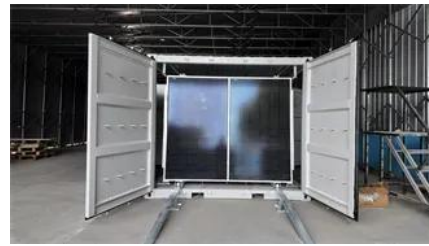

[25 Best Things to Do in Wellington: The Wellington Must-Dos!](#)

Get inspiration for attractions, activities and must-dos in Wellington with this list of the best things to do in Wellington, New Zealand.