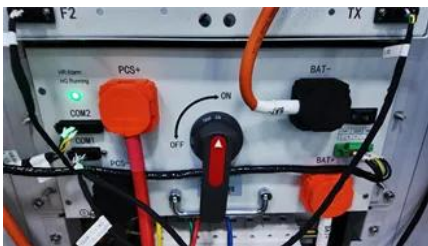

Altronix Products

Altronix SMP10WP24 DC Outdoor Power Supply/Charger provides 24VDC and is designed to be conveniently located where power is required. 16 GA steel