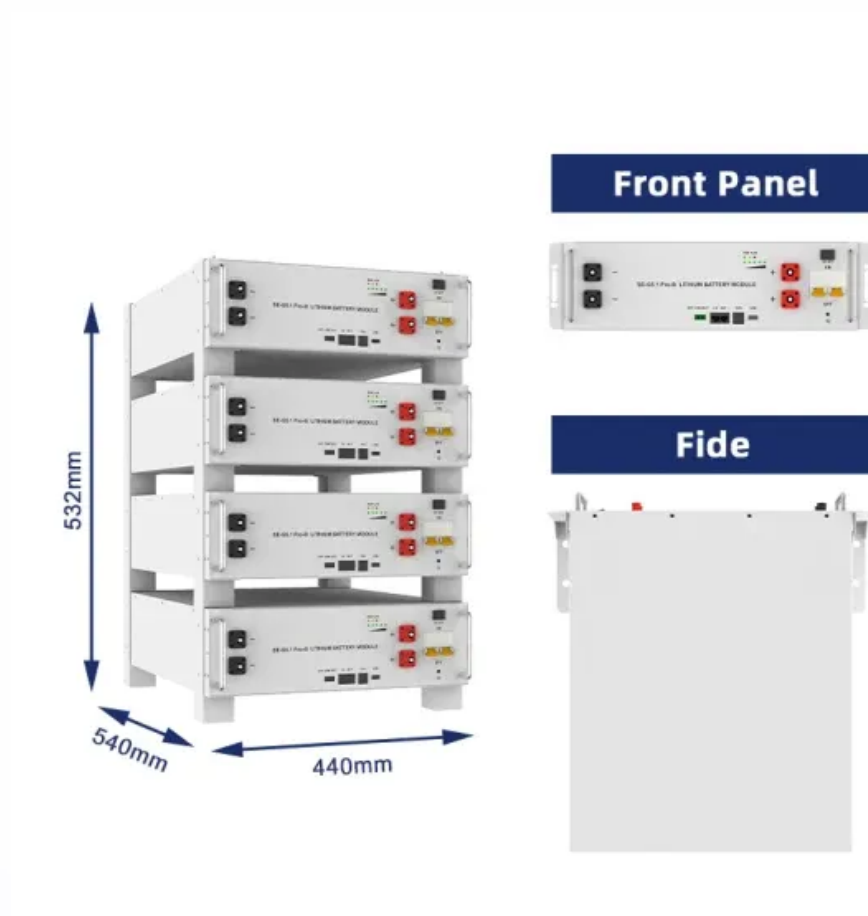

What electrical appliances can photovoltaic panels drive