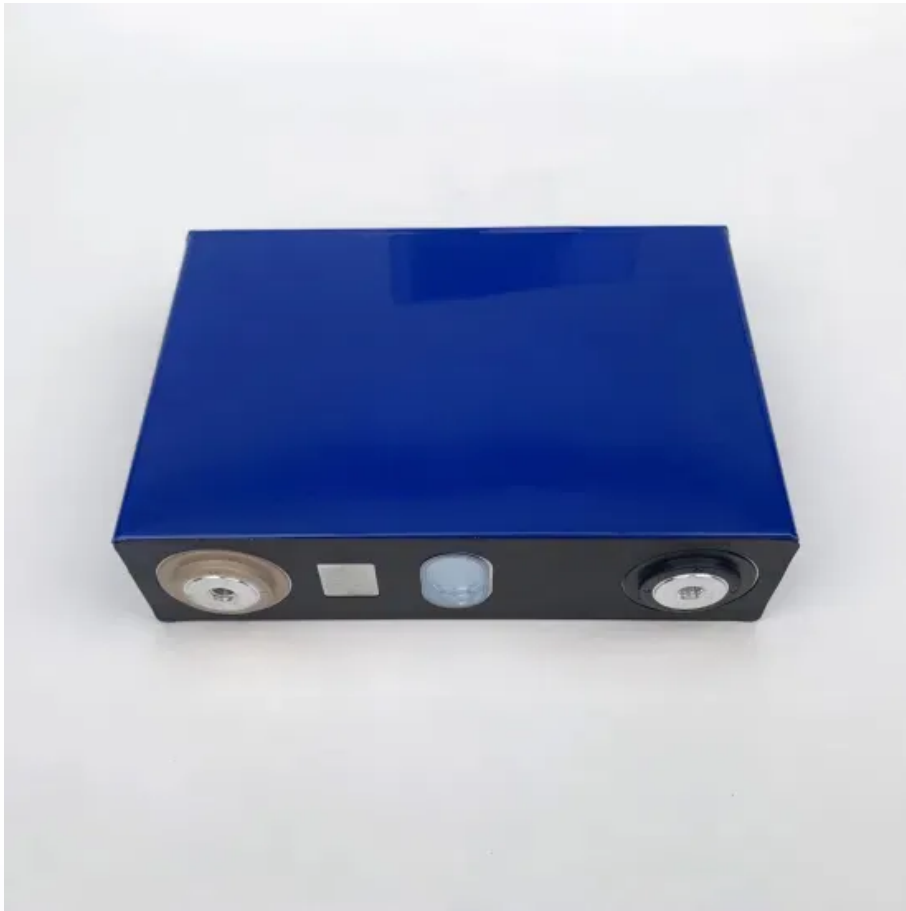

What is the giant energy storage cabinet used for

Overview

Energy storage cabinets help in balancing energy supply, improving grid stability, and offering backup power during outages. Let's crack open this topic and see why these cabinets are revolutionizing industries from data centers to electric vehicle. BSLBATT ESS-GRID Cabinet Series is an industrial and commercial energy storage system available in capacities of 200kWh, 215kWh, 225kWh, and 245kWh. It offers peak shaving, energy backup, demand response, and increased solar ownership capabilities. It includes battery cells, Battery Management System (BMS), photovoltaic inverters, fire protection Individual pricing for large scale projects and wholesale demands is available. It consists of multiple battery units that can be flexibly combined as needed to form an integrated storage system. As we advance towards integrating more renewable energy sources, the.