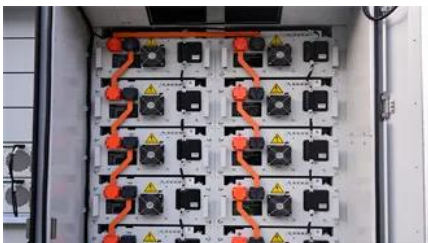

Work Insights Help

Official G Suite Work Insights Help Center where you can find tips and tutorials on using G Suite Work Insights and other answers to frequently asked questions.