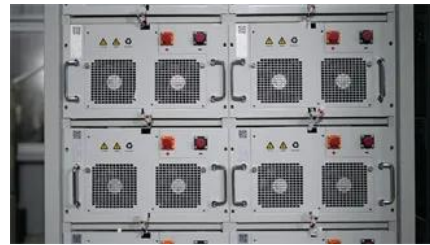

Heavy Equipment & Tool Rentals

We offer a wide variety of equipment rentals in Los Angeles, including scissor lifts, excavators, forklifts, tools and more. Our heavy equipment rentals can help in maintenance work on commercial